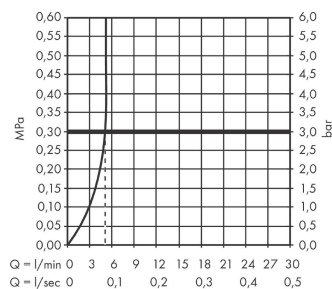

Finoris

Single lever basin mixer 110 with pop-up waste set

Surfaces: **Chrome** Article Number: **76020000**

Description

product features

- consists of: single lever basin mixer, waste set
- ComfortZone 110
- projection 139 mm
- spray type: laminar spray
- maximum flow rate at 3 bar: 5 l/min
- ceramic cartridge
- temperature limitation adjustable
- suitable for continuous flow water heaters
- pop-up waste set G 1¼
- material waste set: metal
- connection type: G ½ connections
- connection dimension: DN15

Technology

Design awards

reddot winner 2021

Product image

Flowchart

Finoris
Single lever basin mixer 110 with pop-up waste set
 Surfaces: **Chrome** Article Number: **76020000**

Exploded Drawing

Year of production: >06/21