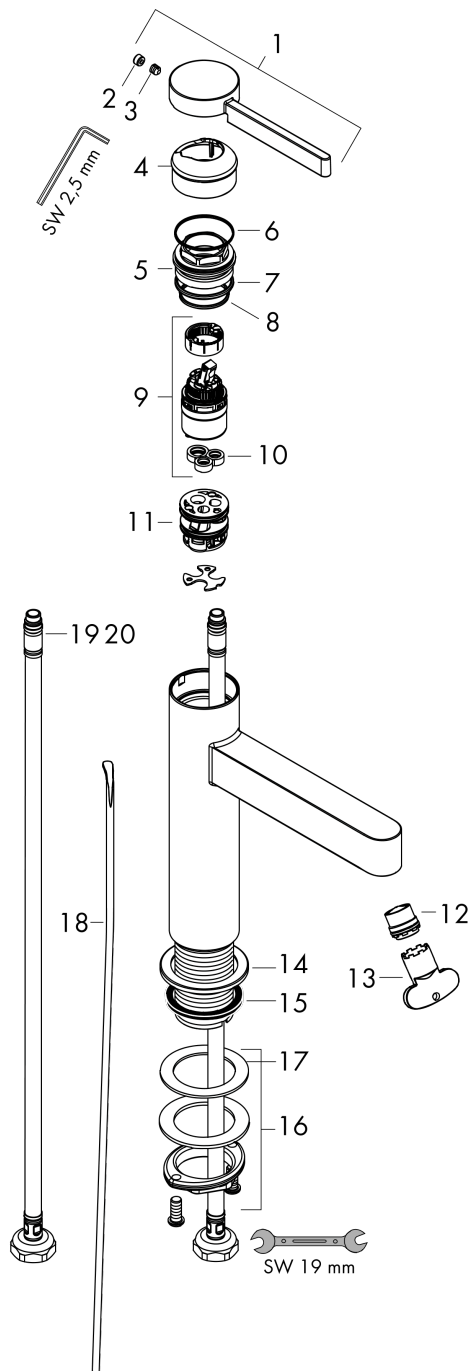

Finoris

Single lever basin mixer 110 with pop-up waste set

Surfaces: **Chrome** Article Number: **76020000**

Description

product features

- consists of: single lever basin mixer, waste set
- ComfortZone 110
- projection 139 mm
- spray type: laminar spray
- maximum flow rate at 3 bar: 5 l/min
- ceramic cartridge
- temperature limitation adjustable
- suitable for continuous flow water heaters
- pop-up waste set G 1¼
- material waste set: metal
- connection type: G ½ connections
- connection dimension: DN15

Technology

Design awards

reddot winner 2021

Product image

Flowchart

Finoris
Single lever basin mixer 110 with pop-up waste set
 Surfaces: **Chrome** Article Number: **76020000**

Exploded Drawing

Year of production: >06/21

Finoris
Single lever basin mixer 110 with pop-up waste set
 Surfaces: **Chrome** Article Number: **76020000**

Spare part list

Year of production: >06/21

Pos.	Description	Article Number	Price	PU
1	handle	94266000	-	1
2	screw cover	93735460	-	1
3	hollow set screw M5x5	98446000	-	1
4	flange	93737000	-	1
5	nut	92926000	-	1
6	O-ring 30x1,5	98433000	-	1
7	O-ring 29x2	98391000	-	1
8	O-ring 25x1,5	98146000	-	1
9	cartridge, assy	93760000	-	1
10	seal	93383000	-	1
11	adapter for cartridge	98866000	-	1
12	spray former	93973000	-	1
13	special tool	98987000	-	1
14	escutcheon	94265000	-	1
15	flat seal	98749000	-	1
16	fixing set (Ø 32)	13961000	-	1
17	lever collar	97548000	-	1
18	pull rod	96657000	-	1
19	connection hose 600 mm M8x0,75 G3/8	96556000	-	1
20	O-ring 6,6x1,6	93019000	-	1
a	pop up waste	94139000	-	1
b	fixation extension 35 mm	13898000	-	1